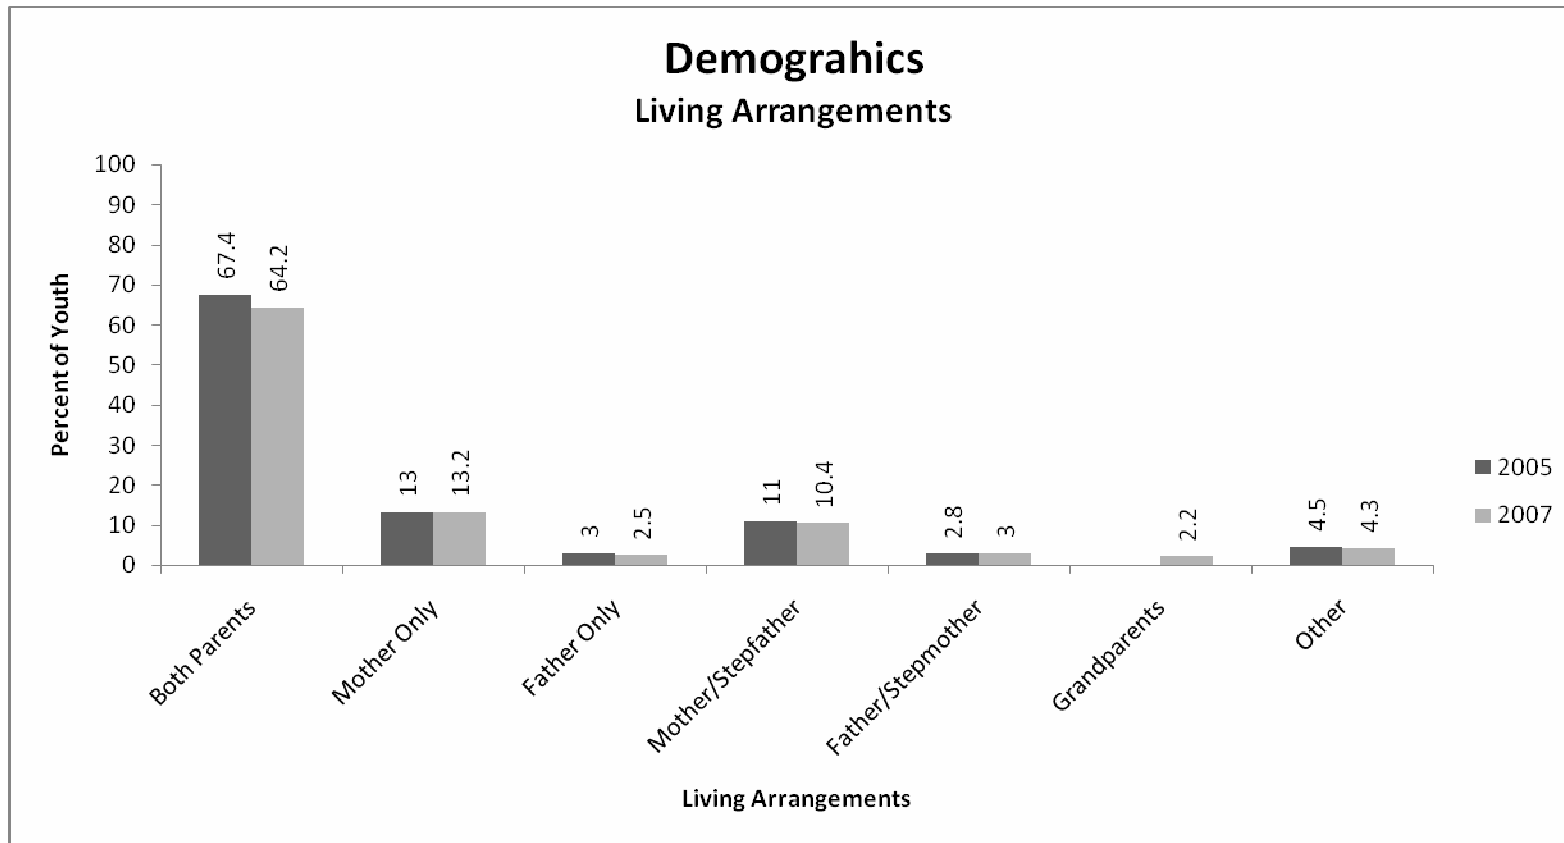

Source: Rockingham County/Harrisonburg Youth Survey

What the numbers and other information told us:

Surveys were conducted by a random sample of 1608 students (34.3% 8th graders, 34.1% 10th graders and 29.5% 12th graders) from the City of Harrisonburg, Rockingham County and Eastern Mennonite schools in 2007.

91% of youth surveyed were between the ages of 13 and 17.

Source: Rockingham County/Harrisonburg Youth Survey

What the numbers and other information told us:

While the Caucasian population continues to decrease, the other races have leveled off or have slightly increased in the area.

A new category for Russian/Eastern Europeans was created for the 2007 survey.

Source: Rockingham County/Harrisonburg Youth Survey

What the numbers and other information told us:

The number of youth living with both parents is decreasing while the number living with the mother has slightly increased. The other living arrangements generally stayed the same.

Living with a grandparent was a living arrangement that was newly introduced for the 2007 survey.

Source: PRIDE Survey

What the numbers and other information told us:

The majority of youth is not employed (68.9%), a slight decrease since 2005.