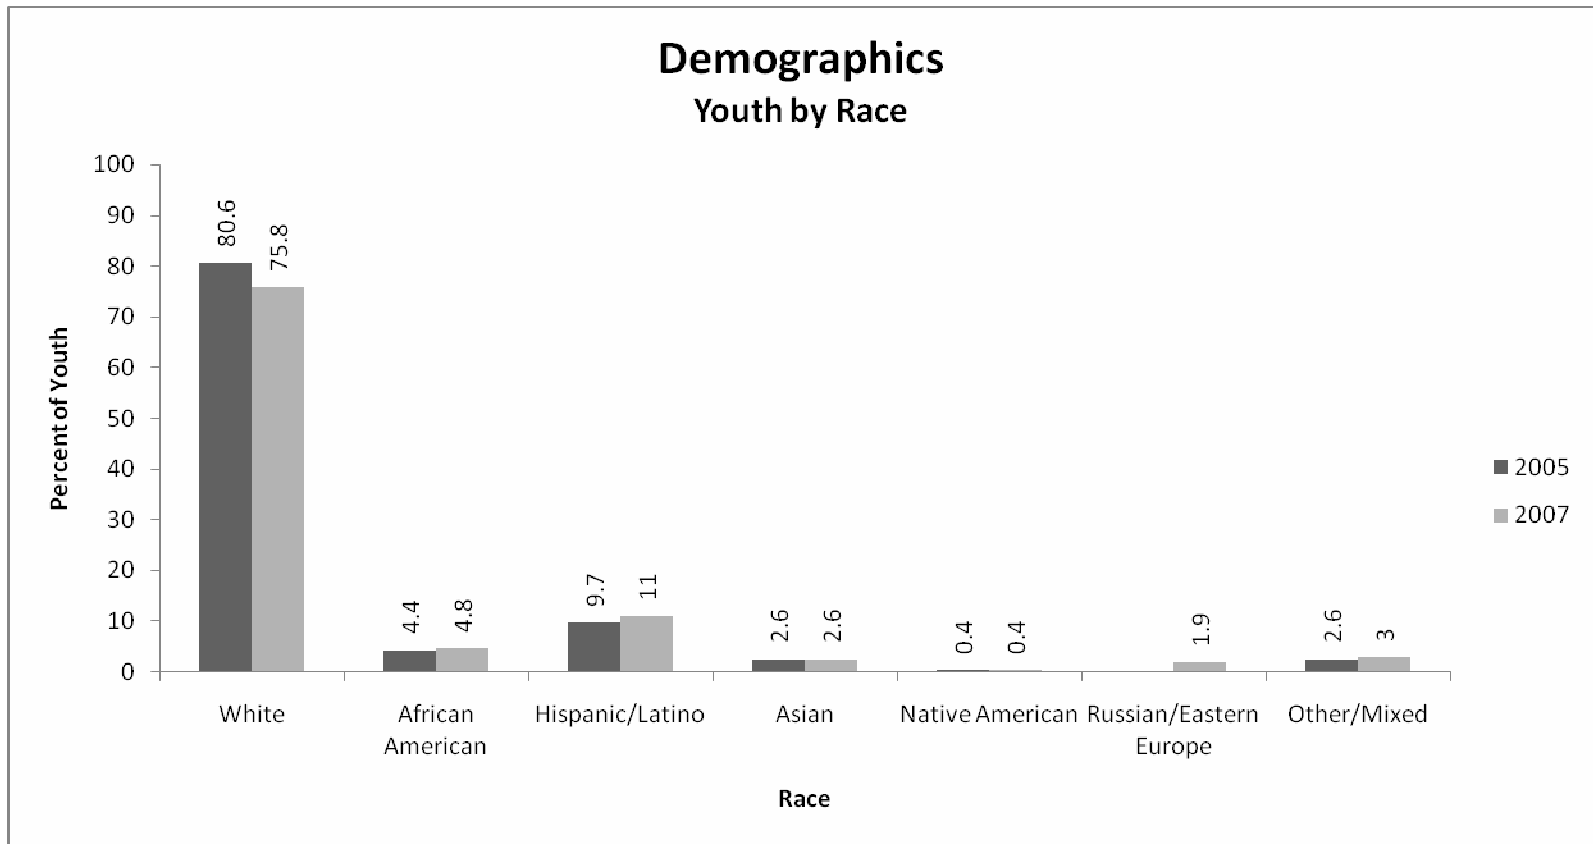

Source: Rockingham County/Harrisonburg Youth Survey

What the numbers and other information told us:

Surveys were conducted by a random sample of 1608 students (34.3% 8th graders, 34.1% 10th graders and 29.5% 12th graders) from the City of Harrisonburg, Rockingham County and Eastern Mennonite schools in 2007.

91% of youth surveyed were between the ages of 13 and 17.

Source: Rockingham County/Harrisonburg Youth Survey

What the numbers and other information told us:

While the Caucasian population continues to decrease, the other races have leveled off or have slightly increased in the area.

A new category for Russian/Eastern Europeans was created for the 2007 survey.

Source: Rockingham County/Harrisonburg Youth Survey

What the numbers and other information told us:

The number of youth living with both parents is decreasing while the number living with the mother has slightly increased. The other living arrangements generally stayed the same.