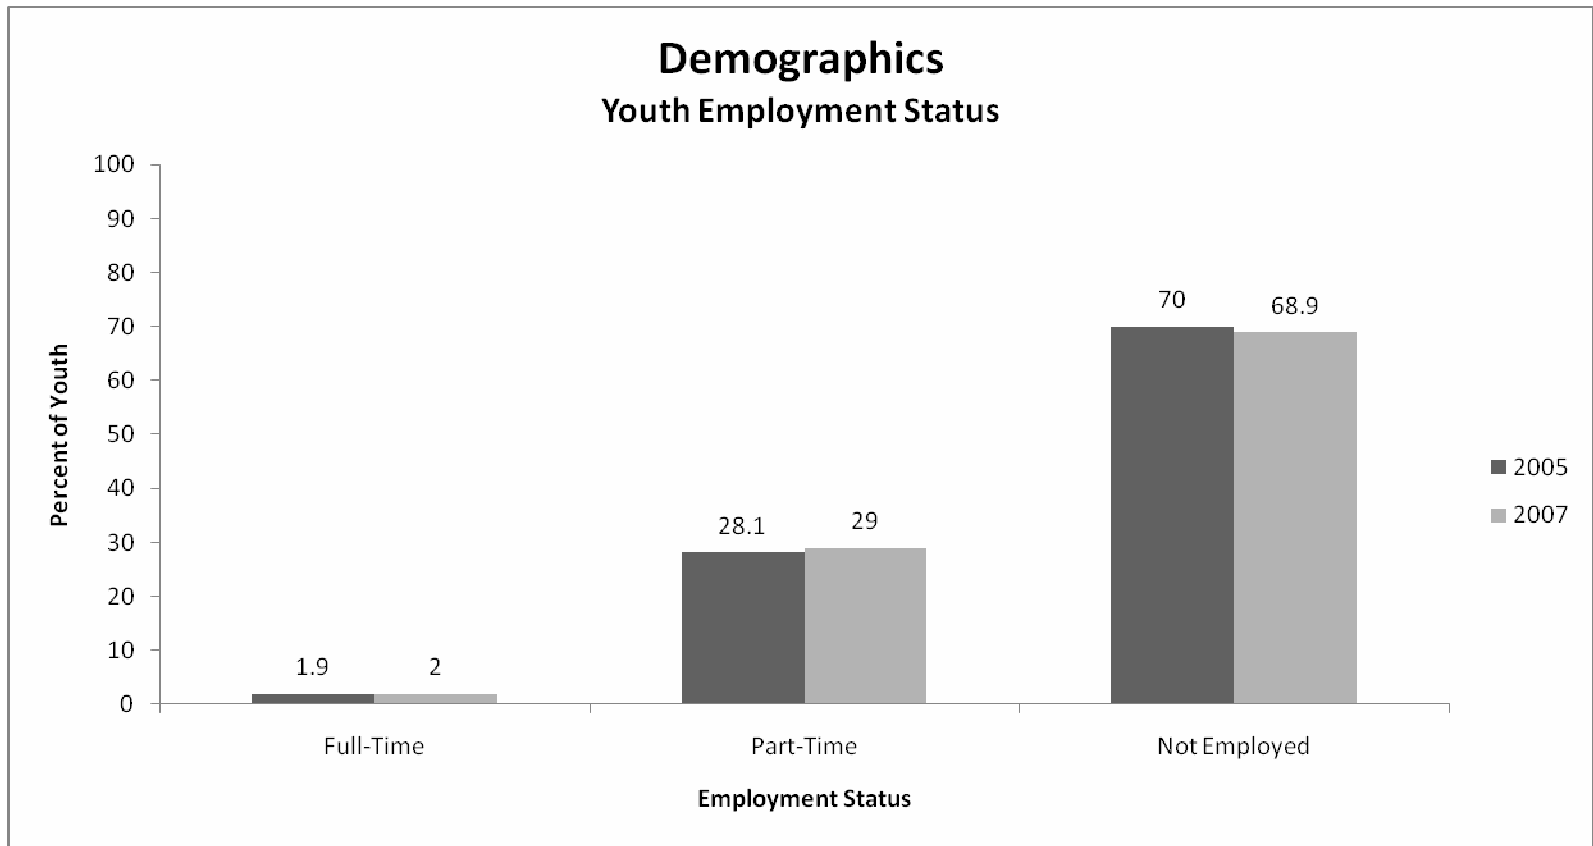

Source: Rockingham County/Harrisonburg Youth Survey

What the numbers and other information told us:

Surveys were conducted by a random sample of 1608 students (34.3% 8th graders, 34.1% 10th graders and 29.5% 12th graders) from the City of Harrisonburg, Rockingham County and Eastern Mennonite schools in 2007.

91% of youth surveyed were between the ages of 13 and 17.

Source: Rockingham County/Harrisonburg Youth Survey

What the numbers and other information told us:

While the Caucasian population continues to decrease, the other races have leveled off or have slightly increased in the area.

A new category for Russian/Eastern Europeans was created for the 2007 survey.

Source: Rockingham County/Harrisonburg Youth Survey

What the numbers and other information told us:

The number of youth living with both parents is decreasing while the number living with the mother has slightly increased. The other living arrangements generally stayed the same.

Living with a grandparent was a living arrangement that was newly introduced for the 2007 survey.

Source: PRIDE Survey

What the numbers and other information told us:

The majority of youth is not employed (68.9%), a slight decrease since 2005.